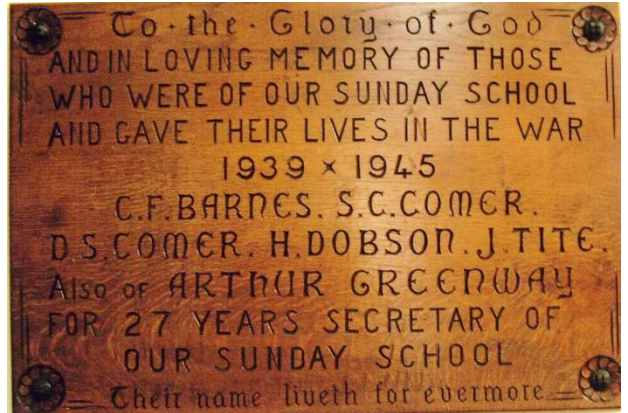

Congregational Church Memoria

(48008) WT.P.2259/2808 20.000 3/53 A.&E.W.LTD. GP.685

Graves Registration Report Form.

COUNTRY: FRANCE. ~~COMMUNE~~ REPORT No. : SCHEDULE No. : 14 MH

PLACE OF BURIAL : LA DELIVRANDE WAR CTY., DOUVRES.

Land belongs to

Certified complete and correct.

The following are buried here :—

Signature: *[Signature]* Date: 2 NOV 1954
Records Dep't - France

P.R.G.	No. and Rank	Initials, Name and Honours	Unit	Date of Death	For works use
<u>Gr.No.</u>		<u>PLOT III ROW B</u>			
✓ 5	5059236 Cpl.	B.L. HOLT ✓	R.E.M.E.	13. 8.44.	C.H
✓ 6	P/JX. 151667 Yeo. of Sigs.	H.G. KERNUTT ✓	R.N. H.M.S.. "Quorn"	3. 8.44.	C.H
✓ 7	4860550 Cpl.	M. WATSON ✓	1st Bn. Leicestershire Regt.	9. 8.44.	C.H
✓ 8	2110747 Dvr.	W.H.E. WEAVER ✓	R.E.	12. 8.44.	C.H
✓ 9	14552789 L/Cpl.	F.E.F. CARTWRIGHT ✓	8th Bn.Para. Regt. A.A.C.	9. 8.44.	C.H
✓ 10	4868069 Pte.	C.F. BARNES ✓	1st Bn. Leicester shire Regt.	13. 8.44.	C.H

Graves Registration Report